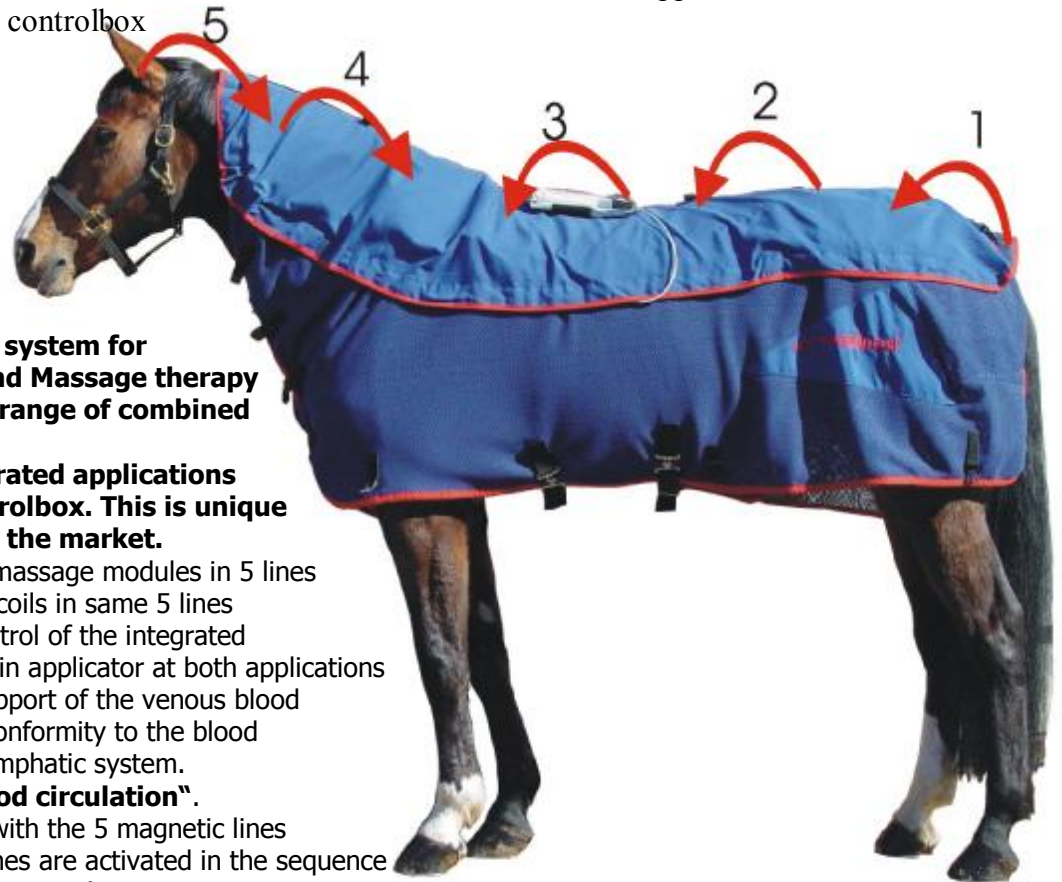

ImpulseLine Professional

The Combi+ System

The heart of the new and absolutely unique on the market Combi+System is the completely new designed central control box as a „multi-functional-box“. Now all application can be operated with **!one!** controlbox

The combined Rug system for Electromagnetic and Massage therapy Now opens a wide range of combined Application.

1 Rug with 2 integrated applications operated by 1 controlbox. This is unique and a sensation on the market.

- 10 powerful massage modules in 5 lines
- 15 magnetic coils in same 5 lines

The same special control of the integrated single lines of the main applicator at both applications guarantees a high support of the venous blood flow to the heart in conformity to the blood circulation and the lymphatic system.

„Conformity to blood circulation“.

The main applicator with the 5 magnetic lines and the 5 Massage lines are activated in the sequence of line **1-2-3-5-4** (s. picture).

This is the only rug system with an integrated neck part

**One and the same controlbox operates both applications in one combined therapy session
You only have to set the program parameters and the multi session starts!**

The Multi-Function-Box: One workshop for all applications!

The control unit is a new designed multi-function-box based on latest micro processor technology. On our long experience in working close together with our clients we realized all requests in that new control box. The User now can work with a powerful but easy to handle controlbox with nearly unlimited functionalities. The controlbox operates:

- **Combi+System (Massage/Magnetic Field therapy)**
- **Electromagnetic rug system**
- **Massage system**
- **Wave-Light-Pulse System (Cluster and Pointer)**
- **Combined PowerPad**
- **Combined hoofpad**